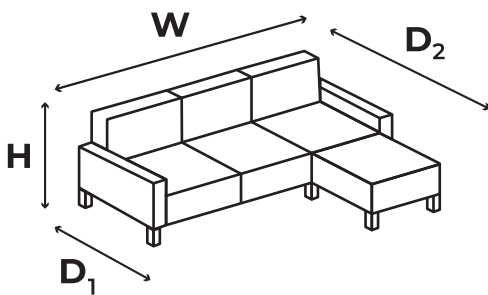

Brave Dave

Corner Sofa Bed

General information

setup:	reversible
sleeping function:	yes
storage box:	yes
decorative cushions:	no
headrest:	n/a
accessories:	n/a
assembly:	self-assembly

Technical information

dimension:	W 250 / D ₁ 93 / D ₂ 156 / H 87
sleeping space:	145 x 207
feet height:	1,5
seat height:	43

Dimensions in cm with +/- 2% tolerance

Components

frame:	wood, particleboard, fiberboard
seat:	zig zag springs, foam 28 kg/m ³ wadding 150 g/m ²
backrest:	granulated foam 28 kg/m ³
feet:	plastic, black

Fabric

structure:	cord
abrasion resistance:	35 000 Martindale cycles
weight:	380 g/m ² ± 5%
composition:	polyester 100%
standard colors:	

- PO-100 beige
- PO-02 taupe
- PO-14 forest
- PO-55 light grey
- PO-34 anthracite